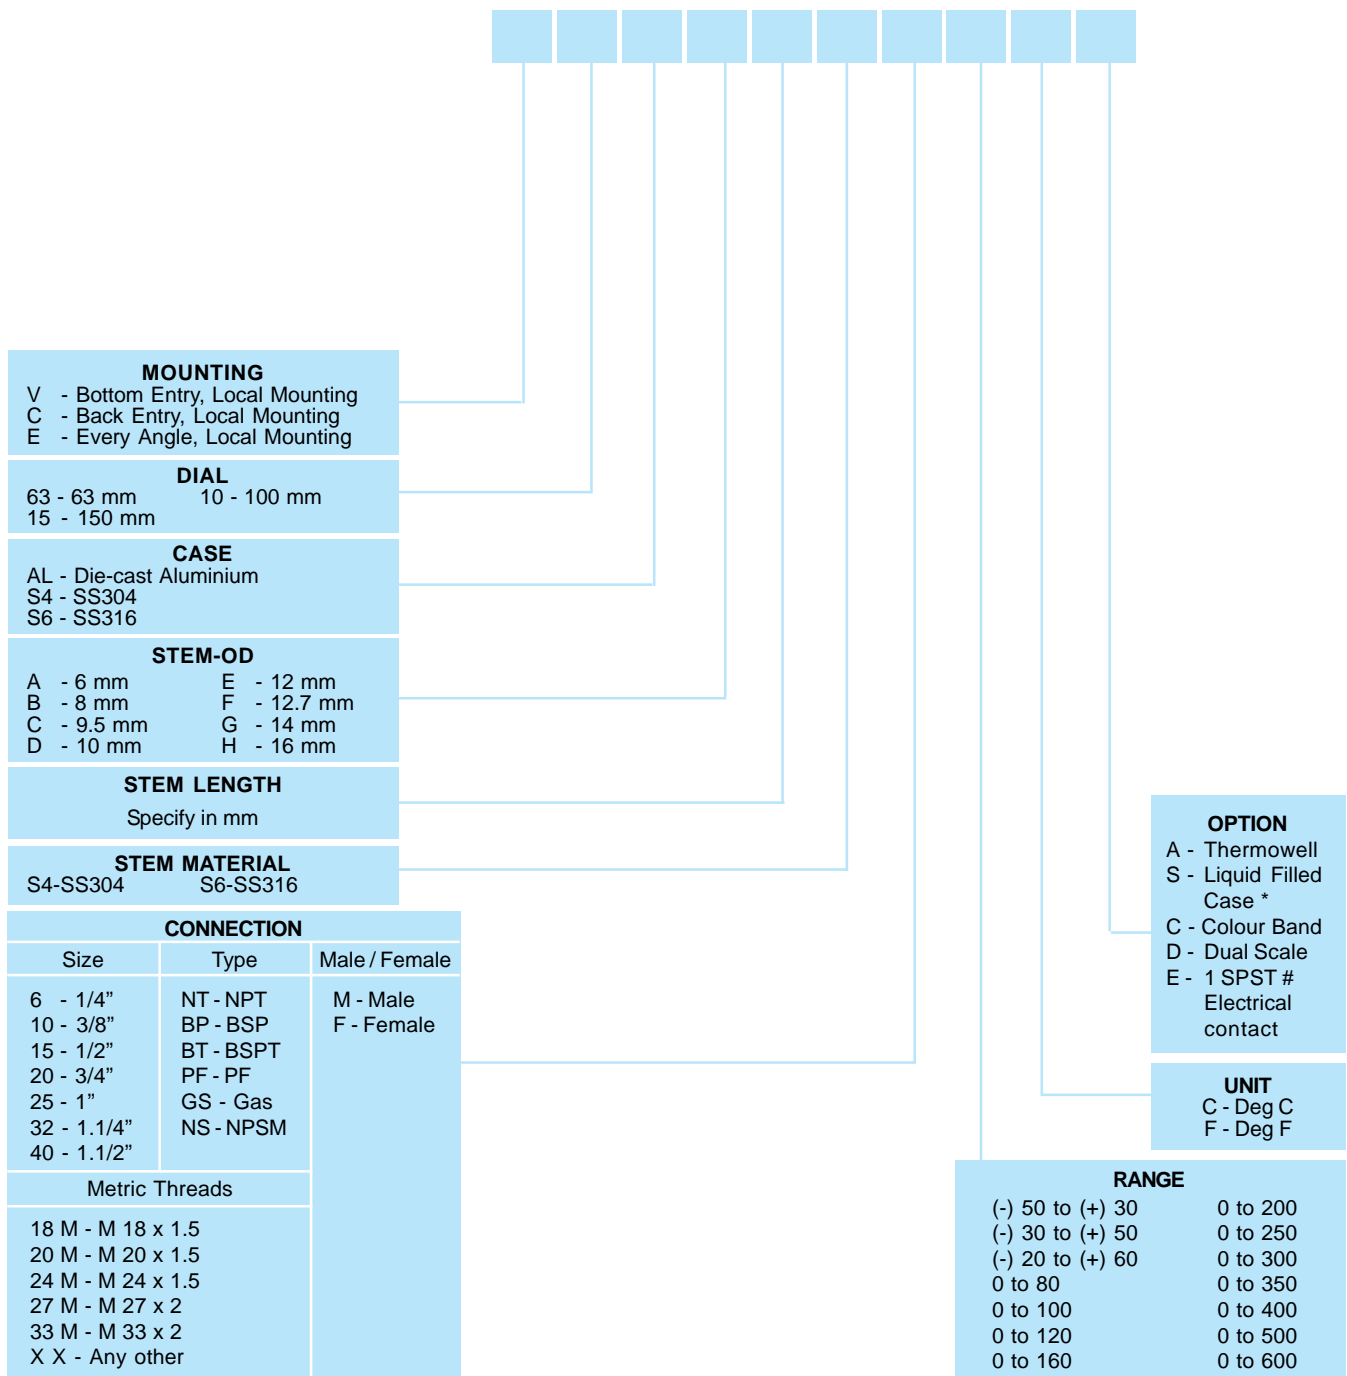

## Bimetal Dial Thermometer

### How to Order

#### TYPE : BDT

\* Suitable upto maximum temperature 339°C.

# In 100 mm dial size, back entry, SS case.